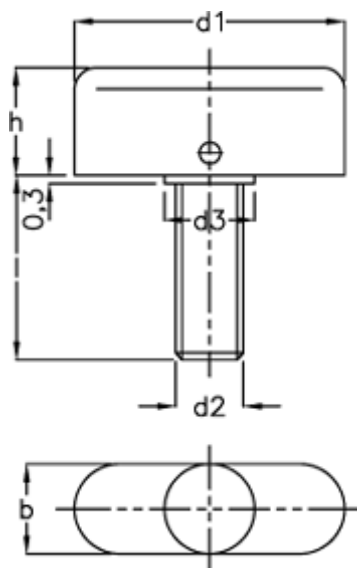

Article number: 200016371A

Description: E+G Wing screw GN 431-36-M8-16
Rustfast

Measures

b	= 12
d1	= 36
d2	= M8
d3	= 12
H	= 14.5
Length l	= 16